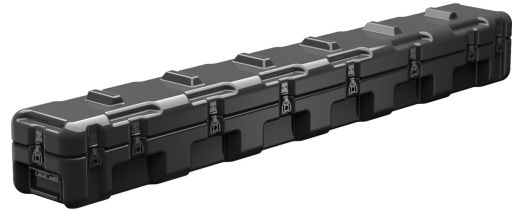

AL7007-0403AC

Trusted for over 40 years by the US Military, Single Lid Cases offer 20% more protective material in the edges and corners, where it is needed most, ensuring that valuable equipment is kept safe from any unforeseen elements. Available in several sizes, these cases are completely customizable with a wide range of bolt-on options like document holders, casters, humidity indicators and much more.

- Molded-in, tongue-in-groove gasketed parting lines for splash resistance and tight seals, even after impact
- Reinforced corners and edges for additional impact protection
- Molded-in ribs and corrugations for secure, non-slip stacking, columnar strength, and added protection
- Recessed hardware for extra protection
- Positive anti-shear locks, which prevent lid separation after impact, and reduce stress on hardware
- Patented molded-in metal inserts for catch and hinge attachment points, which provide strength and spread loads to the container
- One-piece construction, molded from lightweight, high-impact polyethylene

DIMENSIONS

Interior (LxWxD)	70.25 x 7.00" x 7.00 (178.4 x 17.8 x 17.8 cm)
Exterior (LxWxD)	73.25 x 10.00" x 9.75 (186.1 x 25.4 x 24.8 cm)
Lid Depth	3.00" (7.6 cm)
Bottom Depth	4.00" (10.2 cm)
Total Depth	7" (17.8 cm)
Int Volume	1.99 ft ³ (0.056 m ³)

MATERIALS

Body	RotoMolded Polyethylene
Latch	Steel (Nickel-black Plated)
O-Ring	Silicone Sponge
Foam	No Foam, empty case standard Optional PE and PU, 1 and 2 lb. options filled and lined
Purge Body	Aluminum
PRV Valve	.5 PSI Standard, Light Lift .25 PSI
Handle	Heavy Duty Injection Molded Standard
Optional Handles	Stainless Steel Passivate and Stainless Steel Black
Hardware	Yellow Carbon Steel Standard
Optional Hardware	Black Carbon Steel, Stainless Steel Passivate and Stainless Steel Black