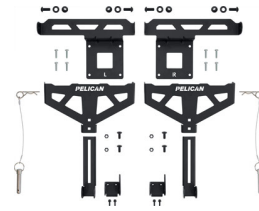

### ACCESSORIES

---

**XBEDMT001A**  
Cross-Bed Mount (Universal)

**XBEDMT001B**  
Cross-Bed Mount (Toyota Deck Rail)

**XBEDMT001C**  
Cross-Bed Mount (Ford BoxLink)

**Pelican**

23215 Early Ave • Torrance, CA 90505 USA • Phone: (310) 326-4700 • (800) 473-5422 • Fax: (310) 326-3311  
[sales@pelican.com](mailto:sales@pelican.com) • [www.pelican.com](http://www.pelican.com)