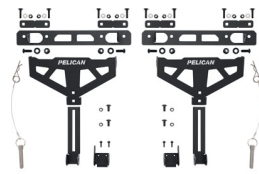

- Tie-down plates
- E-coated steel latches
- Mounting Kit Interface Plate
- Roto-molded construction
- Weather resistant and dustproof
- Heavy duty lay-flat handles

### ACCESSORIES

---

**XBEDMT001A**  
Cross-Bed Mount (Universal)

**XBEDMT001B**  
Cross-Bed Mount (Toyota Deck Rail)

**XBEDMT001C**  
Cross-Bed Mount (Ford BoxLink)

**Pelican**

23215 Early Ave • Torrance, CA 90505 USA • Phone: (310) 326-4700 • (800) 473-5422 • Fax: (310) 326-3311  
[sales@pelican.com](mailto:sales@pelican.com) • [www.pelican.com](http://www.pelican.com)