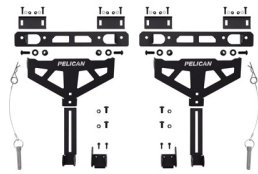

XBEDMT001A
Cross-Bed Mount (Universal)