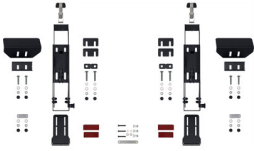

- Tie-down plates
- E-coated steel latches
- Mounting Kit Interface Plate
- Roto-molded construction
- Weather resistant and dustproof
- Heavy duty lay-flat handles

DIMENSIONS

Interior (LxWxD)	51.75 x 8.00" x 8.52 (131.4 x 20.3 x 21.6 cm)
Exterior (LxWxD)	56.00 x 13.00" x 11.50 (142.2 x 33 x 29.2 cm)
Bottom Depth	8.10" (20.6 cm)
Int Volume	2.04 ft ³ (0.058 m ³)
Mounting Point Space	39.00" (99.1 cm)

MATERIALS

Body	Polyethylene
Latch	E-Coated Steel
O-Ring	EPDM

COLORS

- Black

WEIGHT

Weight Empty	29.70 lbs (13.5 kg)
Roof Load Limit	30.00 lbs (13.6 kg)

TEMPERATURE

Minimum Temperature	-20°F (-28.9 °C)
Maximum Temperature	140°F (60 °C)

ACCESSORIES

SDDLMT001A
Saddle Case Bed Mount
(Universal)

SDDLMT001B
Saddle Case Bed Mount (Toyota
Tacoma Deck Rail)

SDDLMT001C
Saddle Case Bed Mount (Ford
BoxLink)

RFMT001SC
Saddle Case Roof Mount

Pelican

23215 Early Ave • Torrance, CA 90505 USA • Phone: (310) 326-4700 • (800) 473-5422 • Fax: (310) 326-3311
sales@pelican.com • www.pelican.com