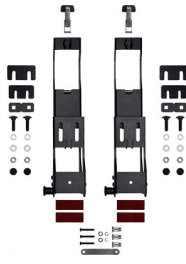

- Tie-down plates
- E-coated steel latches
- Mounting Kit Interface Plate
- Roto-molded construction
- Weather resistant and dustproof
- Heavy duty lay-flat handles

DIMENSIONS

Interior (LxWxD)	51.75 x 8.00" x 8.52 (131.4 x 20.3 x 21.6 cm)
Exterior (LxWxD)	56.00 x 13.00" x 11.50 (142.2 x 33 x 29.2 cm)
Bottom Depth	8.10" (20.6 cm)
Int Volume	2.04 ft ³ (0.058 m ³)
Mounting Point Space	39.00" (99.1 cm)

MATERIALS

Body	Polyethylene
Latch	E-Coated Steel
O-Ring	EPDM

COLORS

- Black

WEIGHT

Weight Empty	29.70 lbs (13.5 kg)
Roof Load Limit	30.00 lbs (13.6 kg)

TEMPERATURE

Minimum Temperature	-20°F (-28.9 °C)
Maximum Temperature	140°F (60 °C)

ACCESSORIES

SDDLMT001A
Saddle Case Bed Mount
(Universal)

SDDLMT001B
Saddle Case Bed Mount (Toyota
Tacoma Deck Rail)

SDDLMT001C
Saddle Case Bed Mount (Ford
BoxLink)

RFMT001SC
Saddle Case Roof Mount

Pelican

23215 Early Ave • Torrance, CA 90505 USA • Phone: (310) 326-4700 • (800) 473-5422 • Fax: (310) 326-3311
sales@pelican.com • www.pelican.com