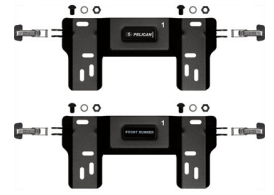

- Tie-down plates
- E-coated steel latches
- Mounting Kit Interface Plate
- Roto-molded construction
- Weather resistant and dustproof
- Heavy duty lay-flat handles

DIMENSIONS

Interior (LxWxD)	51.75 x 8.00" x 8.52 (131.4 x 20.3 x 21.6 cm)
Exterior (LxWxD)	56.00 x 13.00" x 11.50 (142.2 x 33 x 29.2 cm)
Bottom Depth	8.10" (20.6 cm)
Int Volume	2.04 ft ³ (0.058 m ³)
Mounting Point Space	39.00" (99.1 cm)

ACCESSORIES

SDDLMT001A
Saddle Case Bed Mount
(Universal)

SDDLMT001B
Saddle Case Bed Mount (Toyota
Tacoma Deck Rail)

SDDLMT001C
Saddle Case Bed Mount (Ford
BoxLink)

RFMT001SC
Saddle Case Roof Mount

Pelican

23215 Early Ave • Torrance, CA 90505 USA • Phone: (310) 326-4700 • (800) 473-5422 • Fax: (310) 326-3311
sales@pelican.com • www.pelican.com