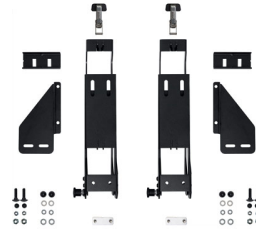

- Tie-down plates
- E-coated steel latches
- Mounting Kit Interface Plate
- Roto-molded construction
- Weather resistant and dustproof
- Heavy duty lay-flat handles

DIMENSIONS

Interior (LxWxD)	51.75 x 8.00" x 8.52 (131.4 x 20.3 x 21.6 cm)
Exterior (LxWxD)	56.00 x 13.00" x 11.50 (142.2 x 33 x 29.2 cm)
Bottom Depth	8.10" (20.6 cm)
Int Volume	2.04 ft ³ (0.058 m ³)
Mounting Point Space	39.00" (99.1 cm)

MATERIALS

Body	Polyethylene
Latch	E-Coated Steel
O-Ring	EPDM

COLORS

- Black

WEIGHT

Weight Empty	29.70 lbs (13.5 kg)
Roof Load Limit	30.00 lbs (13.6 kg)

TEMPERATURE

Minimum Temperature	-20°F (-28.9 °C)
Maximum Temperature	140°F (60 °C)

ACCESSORIES

SDDLMT001A
Saddle Case Bed Mount
(Universal)

SDDLMT001B
Saddle Case Bed Mount (Toyota
Tacoma Deck Rail)

SDDLMT001C
Saddle Case Bed Mount (Ford
BoxLink)

RFMT001SC
Saddle Case Roof Mount

Pelican

23215 Early Ave • Torrance, CA 90505 USA • Phone: (310) 326-4700 • (800) 473-5422 • Fax: (310) 326-3311
sales@pelican.com • www.pelican.com