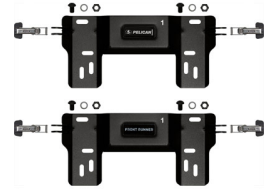

- Tie-down plates
- E-coated steel latches
- Mounting Kit Interface Plate
- Roto-molded construction
- Weather resistant and dustproof
- Heavy duty lay-flat handles

DIMENSIONS

Interior (LxWxD)	32.38 x 8.00" x 8.52 (82.2 x 20.3 x 21.6 cm)
Exterior (LxWxD)	36.63 x 13.00" x 11.50 (93 x 33 x 29.2 cm)
Bottom Depth	8.10" (20.6 cm)
Int Volume	1.28 ft ³ (0.036 m ³)
Mounting Point Space	19.50" (49.5 cm)

MATERIALS

Body	Polyethylene
Latch	E-Coated Steel
O-Ring	EPDM

COLORS

- Black

WEIGHT

Weight Empty	20.03 lbs (9.1 kg)
Roof Load Limit	20.00 lbs (9.1 kg)

TEMPERATURE

Minimum Temperature	-20°F (-28.9 °C)
Maximum Temperature	140°F (60 °C)

ACCESSORIES

SDDLMT001A
Saddle Case Bed Mount (Universal)

SDDLMT001B
Saddle Case Bed Mount (Toyota Tacoma Deck Rail)

RFMT001SC
Saddle Case Roof Mount

Pelican

23215 Early Ave • Torrance, CA 90505 USA • Phone: (310) 326-4700 • (800) 473-5422 • Fax: (310) 326-3311
sales@pelican.com • www.pelican.com