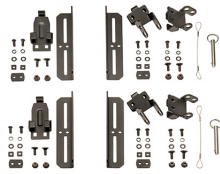

### ACCESSORIES

**SDDLMT2A**  
Saddle Case Bed Mount Kit for  
Bedrail Flange Mounting

**SDDLMT2B**  
Saddle Case Bed Mount Kit for  
Toyota™ Tacoma™ Truck

**RFMT2**  
Cargo Case Roof Mount Kit

**RFMTTC2**  
Roof Mount Tubular Clamp Kit