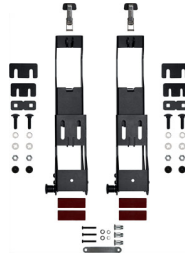

- Tie-down plates
- E-coated steel latches
- Mounting Kit Interface Plate
- Roto-molded construction
- Weather resistant and dustproof
- Heavy duty lay-flat handles

DIMENSIONS

Interior (LxWxD)	32.38 x 8.00" x 8.52 (82.2 x 20.3 x 21.6 cm)
Exterior (LxWxD)	36.63 x 13.00" x 11.50 (93 x 33 x 29.2 cm)
Bottom Depth	8.10" (20.6 cm)
Int Volume	1.28 ft ³ (0.036 m ³)
Mounting Point Space	19.50" (49.5 cm)

MATERIALS

Body	Polyethylene
Latch	E-Coated Steel
O-Ring	EPDM

COLORS

- Black

WEIGHT

Weight Empty	20.03 lbs (9.1 kg)
Roof Load Limit	20.00 lbs (9.1 kg)

TEMPERATURE

Minimum Temperature	-20°F (-28.9 °C)
Maximum Temperature	140°F (60 °C)

ACCESSORIES

SDDLMT001A
Saddle Case Bed Mount (Universal)

SDDLMT001B
Saddle Case Bed Mount (Toyota Tacoma Deck Rail)

RFMT001SC
Saddle Case Roof Mount

Pelican

23215 Early Ave • Torrance, CA 90505 USA • Phone: (310) 326-4700 • (800) 473-5422 • Fax: (310) 326-3311
sales@pelican.com • www.pelican.com