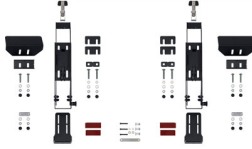

- Tie-down plates
- E-coated steel latches
- Mounting Kit Interface Plate
- Roto-molded construction
- Weather resistant and dustproof
- Heavy duty lay-flat handles

DIMENSIONS

Interior (LxWxD)	32.38 x 8.00" x 8.52 (82.2 x 20.3 x 21.6 cm)
Exterior (LxWxD)	36.63 x 13.00" x 11.50 (93 x 33 x 29.2 cm)
Bottom Depth	8.10" (20.6 cm)
Int Volume	1.28 ft ³ (0.036 m ³)
Mounting Point Space	19.50" (49.5 cm)

MATERIALS

Body	Polyethylene
Latch	E-Coated Steel
O-Ring	EPDM

COLORS

- Black

WEIGHT

Weight Empty	20.03 lbs (9.1 kg)
Roof Load Limit	20.00 lbs (9.1 kg)

TEMPERATURE

Minimum Temperature	-20°F (-28.9 °C)
Maximum Temperature	140°F (60 °C)

ACCESSORIES

SDDLMT001A
Saddle Case Bed Mount (Universal)

SDDLMT001B
Saddle Case Bed Mount (Toyota Tacoma Deck Rail)

RFMT001SC
Saddle Case Roof Mount

Pelican

23215 Early Ave • Torrance, CA 90505 USA • Phone: (310) 326-4700 • (800) 473-5422 • Fax: (310) 326-3311
sales@pelican.com • www.pelican.com