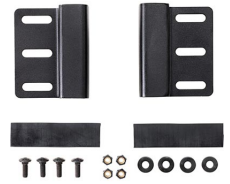

2

ACCESSORIES

1506TSA
TSA Lock

1500D
Desiccant Silica Gel

V730FS
4 pc. Replacement Foam Set

1500CI
Corrosion Intercept Kit

LGMT-001V
Vault Case Roof Mount

Pelican