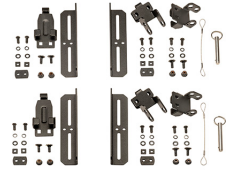

- Placas de amarre
- Pestillos de acero con revestimiento E (E-Coated)
- Placa de interfaz del kit de montaje
- Construcción Roto moldeada
- Resistente a la intemperie y al polvo
- Asas planas para trabajo pesado
- Designed to securely mount in your truck bed using the Pelican Cargo Saddle Mount (sold separately)

ACCESORIOS

SDDLMT001C
Saddle Case Bed Mount (Ford BoxLink)

RFMT001SC
Saddle Case Roof Mount

SDDLMT2A
Saddle Case Bed Mount Kit for Bedrail Flange Mounting

SDDLMT2B
Saddle Case Bed Mount Kit for Toyota™ Tacoma™ Truck