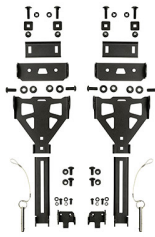

XBEDMT2
Cargo Case Cross-Bed Mount