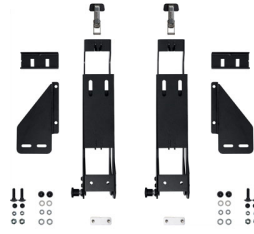

### DIMENSIONS

---

<b>Interior (LxWxD)</b>	51.75 x 8.00" x 8.52 (131.4 x 20.3 x 21.6 cm)
<b>Exterior (LxWxD)</b>	56.00 x 13.00" x 11.50 (142.2 x 33 x 29.2 cm)
<b>Bottom Depth</b>	8.10" (20.6 cm)
<b>Int Volume</b>	2.04 ft <sup>3</sup> (0.058 m <sup>3</sup> )
<b>Mounting Point Space</b>	39.00" (99.1 cm)

### ACCESSORIES

---

**SDDLMT001A**  
Saddle Case Bed Mount  
(Universal)

**SDDLMT001B**  
Saddle Case Bed Mount (Toyota  
Tacoma Deck Rail)

**SDDLMT001C**  
Saddle Case Bed Mount (Ford  
BoxLink)

**RFMT001SC**  
Saddle Case Roof Mount