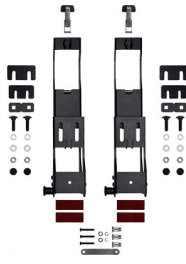

### DIMENSIONS

---

<b>Interior (LxWxD)</b>	51.75 x 8.00" x 8.52 (131.4 x 20.3 x 21.6 cm)
<b>Exterior (LxWxD)</b>	56.00 x 13.00" x 11.50 (142.2 x 33 x 29.2 cm)
<b>Bottom Depth</b>	8.10" (20.6 cm)
<b>Int Volume</b>	2.04 ft <sup>3</sup> (0.058 m <sup>3</sup> )
<b>Mounting Point Space</b>	39.00" (99.1 cm)

### ACCESSORIES

---

**SDDLMT001A**  
Saddle Case Bed Mount  
(Universal)

**SDDLMT001B**  
Saddle Case Bed Mount (Toyota  
Tacoma Deck Rail)

**SDDLMT001C**  
Saddle Case Bed Mount (Ford  
BoxLink)

**RFMT001SC**  
Saddle Case Roof Mount