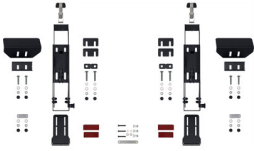

SDDLMT001A
Saddle Case Bed Mount
(Universal)