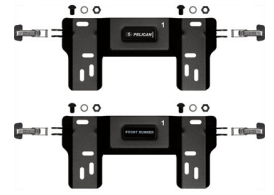

### ACCESSORIES

---

**SDDLMT001A**  
Saddle Case Bed Mount  
(Universal)

**SDDLMT001B**  
Saddle Case Bed Mount (Toyota  
Tacoma Deck Rail)

**SDDLMT001C**  
Saddle Case Bed Mount (Ford  
BoxLink)

**RFMT001SC**  
Saddle Case Roof Mount