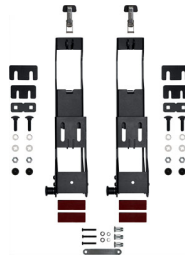

### DIMENSIONS

---

<b>Interior (LxWxD)</b>	32.38 x 8.00" x 8.52 (82.2 x 20.3 x 21.6 cm)
<b>Exterior (LxWxD)</b>	36.63 x 13.00" x 11.50 (93 x 33 x 29.2 cm)
<b>Bottom Depth</b>	8.10" (20.6 cm)
<b>Int Volume</b>	1.28 ft <sup>3</sup> (0.036 m <sup>3</sup> )
<b>Mounting Point Space</b>	19.50" (49.5 cm)

### ACCESSORIES

---

**SDDLMT001A**

Saddle Case Bed Mount (Universal)

**SDDLMT001B**

Saddle Case Bed Mount (Toyota Tacoma Deck Rail)

**RFMT001SC**

Saddle Case Roof Mount