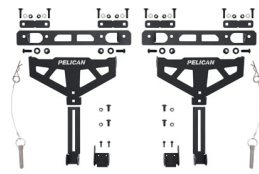

- Tie-down plates
- E-coated steel latches
- Mounting Kit Interface Plate
- Roto-molded construction
- Weather resistant and dustproof
- Heavy duty lay-flat handles

DIMENSIONS

INTÉRIEUR	42.80 x 16.25" x 17.20 (108.7 x 41.3 x 43.7 cm)
EXTÉRIEUR	47.00 x 21.25" x 20.00 (119.4 x 54 x 50.8 cm)
profondeur fond	16.60" (42.2 cm)
volume intérieur	6.92 ft ³ (0.196 m ³)
Mounting Point Space	31.50" (80 cm)

MATÉRIAUX

corps	Polyethylene
loquet	E-Coated Steel
joint torique	EPDM

COULEURS

- Black

POIDS

poids sans mousse	38.90 lbs (17.6 kg)
--------------------------	---------------------

TEMPÉRATURE

température minimale	-20°F (-28.9 °C)
température maximale	140°F (60 °C)

ACCESSOIRES

XBEDMT001A
Cross-Bed Mount (Universal)

XBEDMT001B
Cross-Bed Mount (Toyota Deck Rail)

XBEDMT001C
Cross-Bed Mount (Ford BoxLink)

Pelican

23215 Early Ave • Torrance, CA 90505 USA • Phone: (310) 326-4700 • (800) 473-5422 • Fax: (310) 326-3311
sales@pelican.com • www.pelican.com