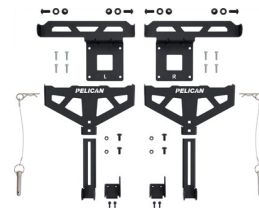

- Tie-down plates
- E-coated steel latches
- Mounting Kit Interface Plate
- Roto-molded construction
- Weather resistant and dustproof
- Heavy duty lay-flat handles

DIMENSIONS

INTÉRIEUR	42.80 x 16.25" x 17.20 (108.7 x 41.3 x 43.7 cm)
EXTÉRIEUR	47.00 x 21.25" x 20.00 (119.4 x 54 x 50.8 cm)
profondeur fond	16.60" (42.2 cm)
volume intérieur	6.92 ft ³ (0.196 m ³)
Mounting Point Space	31.50" (80 cm)

MATÉRIAUX

corps	Polyethylene
loquet	E-Coated Steel
joint torique	EPDM

COULEURS

- Black

POIDS

poids sans mousse	38.90 lbs (17.6 kg)
--------------------------	---------------------

TEMPÉRATURE

température minimale	-20°F (-28.9 °C)
température maximale	140°F (60 °C)

ACCESSOIRES

XBEDMT001A
Cross-Bed Mount (Universal)

XBEDMT001B
Cross-Bed Mount (Toyota Deck Rail)

XBEDMT001C
Cross-Bed Mount (Ford BoxLink)

Pelican

23215 Early Ave • Torrance, CA 90505 USA • Phone: (310) 326-4700 • (800) 473-5422 • Fax: (310) 326-3311
sales@pelican.com • www.pelican.com