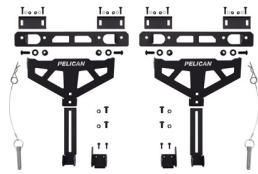

- Tie-down plates
- E-coated steel latches
- Mounting Kit Interface Plate
- Roto-molded construction
- Weather resistant and dustproof
- Heavy duty lay-flat handles

DIMENSIONS

INTÉRIEUR	42.80 x 16.25" x 17.20 (108.7 x 41.3 x 43.7 cm)
EXTÉRIEUR	47.00 x 21.25" x 20.00 (119.4 x 54 x 50.8 cm)
profondeur fond	16.60" (42.2 cm)
volume intérieur	6.92 ft ³ (0.196 m ³)
Mounting Point Space	31.50" (80 cm)

MATÉRIAUX

corps	Polyethylene
loquet	E-Coated Steel
joint torique	EPDM

COULEURS

- Black

POIDS

poids sans mousse	38.90 lbs (17.6 kg)
--------------------------	---------------------

TEMPÉRATURE

température minimale	-20°F (-28.9 °C)
température maximale	140°F (60 °C)

ACCESSOIRES

XBEDMT001A
Cross-Bed Mount (Universal)

XBEDMT001B
Cross-Bed Mount (Toyota Deck Rail)

XBEDMT001C
Cross-Bed Mount (Ford BoxLink)

Pelican

23215 Early Ave • Torrance, CA 90505 USA • Phone: (310) 326-4700 • (800) 473-5422 • Fax: (310) 326-3311
sales@pelican.com • www.pelican.com