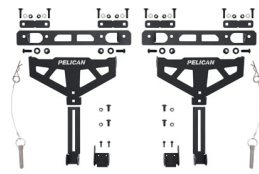

- Tie-down plates
- E-coated steel latches
- Mounting Kit Interface Plate
- Roto-molded construction
- Weather resistant and dustproof
- Heavy duty lay-flat handles

DIMENSIONS

| | |
|-----------------------------|---|
| Interior (LxWxD) | 42.80 x 16.25" x 17.20 (108.7 x 41.3 x 43.7 cm) |
| Exterior (LxWxD) | 47.00 x 21.25" x 20.00 (119.4 x 54 x 50.8 cm) |
| Bottom Depth | 16.60" (42.2 cm) |
| Int Volume | 6.92 ft ³ (0.196 m ³) |
| Mounting Point Space | 31.50" (80 cm) |

MATERIALS

| | |
|---------------|----------------|
| Body | Polyethylene |
| Latch | E-Coated Steel |
| O-Ring | EPDM |

COLOURS

- Black

WEIGHT

| | |
|---------------------|---------------------|
| Weight Empty | 38.90 lbs (17.6 kg) |
|---------------------|---------------------|

TEMPERATURE

| | |
|----------------------------|------------------|
| Minimum Temperature | -20°F (-28.9 °C) |
| Maximum Temperature | 140°F (60 °C) |

ACCESSORIES

XBEDMT001A
Cross-Bed Mount (Universal)

XBEDMT001B
Cross-Bed Mount (Toyota Deck Rail)