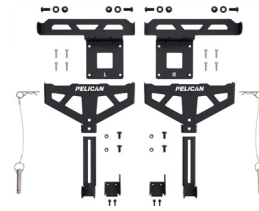

- Tie-down plates
- E-coated steel latches
- Mounting Kit Interface Plate
- Roto-molded construction
- Weather resistant and dustproof
- Heavy duty lay-flat handles

DIMENSIONS

| | |
|-----------------------------|---|
| Interior (LxWxD) | 42.80 x 16.25" x 17.20 (108.7 x 41.3 x 43.7 cm) |
| Exterior (LxWxD) | 47.00 x 21.25" x 20.00 (119.4 x 54 x 50.8 cm) |
| Bottom Depth | 16.60" (42.2 cm) |
| Int Volume | 6.92 ft ³ (0.196 m ³) |
| Mounting Point Space | 31.50" (80 cm) |

MATERIALS

| | |
|---------------|----------------|
| Body | Polyethylene |
| Latch | E-Coated Steel |
| O-Ring | EPDM |

COLOURS

- Black

WEIGHT

| | |
|---------------------|---------------------|
| Weight Empty | 38.90 lbs (17.6 kg) |
|---------------------|---------------------|

TEMPERATURE

| | |
|----------------------------|------------------|
| Minimum Temperature | -20°F (-28.9 °C) |
| Maximum Temperature | 140°F (60 °C) |

ACCESSORIES

XBEDMT001A
Cross-Bed Mount (Universal)

XBEDMT001B
Cross-Bed Mount (Toyota Deck Rail)