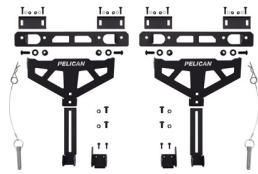

- Tie-down plates
- E-coated steel latches
- Mounting Kit Interface Plate
- Roto-molded construction
- Weather resistant and dustproof
- Heavy duty lay-flat handles

DIMENSIONS

| | |
|-----------------------------|---|
| Interior (LxWxD) | 42.80 x 16.25" x 17.20 (108.7 x 41.3 x 43.7 cm) |
| Exterior (LxWxD) | 47.00 x 21.25" x 20.00 (119.4 x 54 x 50.8 cm) |
| Bottom Depth | 16.60" (42.2 cm) |
| Int Volume | 6.92 ft ³ (0.196 m ³) |
| Mounting Point Space | 31.50" (80 cm) |

MATERIALS

| | |
|---------------|----------------|
| Body | Polyethylene |
| Latch | E-Coated Steel |
| O-Ring | EPDM |

COLOURS

- Black

WEIGHT

| | |
|---------------------|---------------------|
| Weight Empty | 38.90 lbs (17.6 kg) |
|---------------------|---------------------|

TEMPERATURE

| | |
|----------------------------|------------------|
| Minimum Temperature | -20°F (-28.9 °C) |
| Maximum Temperature | 140°F (60 °C) |

ACCESSORIES

XBEDMT001A
Cross-Bed Mount (Universal)

XBEDMT001B
Cross-Bed Mount (Toyota Deck Rail)