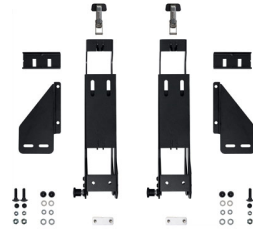

- Tie-down plates
- E-coated steel latches
- Mounting Kit Interface Plate
- Roto-molded construction
- Weather resistant and dustproof
- Heavy duty lay-flat handles

DIMENSIONS

Interior (LxWxD)	51.75 x 8.00" x 8.52 (131.4 x 20.3 x 21.6 cm)
Exterior (LxWxD)	56.00 x 13.00" x 11.50 (142.2 x 33 x 29.2 cm)
Bottom Depth	8.10" (20.6 cm)
Int Volume	2.04 ft ³ (0.058 m ³)
Mounting Point Space	39.00" (99.1 cm)

MATERIALS

Body	Polyethylene
Latch	E-Coated Steel
O-Ring	EPDM

COLOURS

- Black

WEIGHT

Weight Empty	29.70 lbs (13.5 kg)
Roof Load Limit	30.00 lbs (13.6 kg)

TEMPERATURE

Minimum Temperature	-20°F (-28.9 °C)
Maximum Temperature	140°F (60 °C)

ACCESSORIES

SDDLMT001A
Saddle Case Bed Mount
(Universal)

SDDLMT001B
Saddle Case Bed Mount (Toyota
Tacoma Deck Rail)

SDDLMT001C
Saddle Case Bed Mount (Ford
BoxLink)

RFMT001SC
Saddle Case Roof Mount

Pelican

23215 Early Ave • Torrance, CA 90505 USA • Phone: (310) 326-4700 • (800) 473-5422 • Fax: (310) 326-3311
sales@pelican.com • www.pelican.com