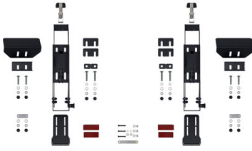

- Tie-down plates
- E-coated steel latches
- Mounting Kit Interface Plate
- Roto-molded construction
- Weather resistant and dustproof
- Heavy duty lay-flat handles

DIMENSIONS

Interior (LxWxD)	51.75 x 8.00" x 8.52 (131.4 x 20.3 x 21.6 cm)
Exterior (LxWxD)	56.00 x 13.00" x 11.50 (142.2 x 33 x 29.2 cm)
Bottom Depth	8.10" (20.6 cm)
Int Volume	2.04 ft ³ (0.058 m ³)
Mounting Point Space	39.00" (99.1 cm)

MATERIALS

Body	Polyethylene
Latch	E-Coated Steel
O-Ring	EPDM

COLOURS

- Black

WEIGHT

Weight Empty	29.70 lbs (13.5 kg)
Roof Load Limit	30.00 lbs (13.6 kg)

TEMPERATURE

Minimum Temperature	-20°F (-28.9 °C)
Maximum Temperature	140°F (60 °C)

ACCESSORIES

SDDLMT001A
Saddle Case Bed Mount
(Universal)

SDDLMT001B
Saddle Case Bed Mount (Toyota
Tacoma Deck Rail)

SDDLMT001C
Saddle Case Bed Mount (Ford
BoxLink)

RFMT001SC
Saddle Case Roof Mount

Pelican

23215 Early Ave • Torrance, CA 90505 USA • Phone: (310) 326-4700 • (800) 473-5422 • Fax: (310) 326-3311
sales@pelican.com • www.pelican.com