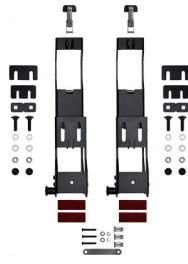

- Tie-down plates
- E-coated steel latches
- Mounting Kit Interface Plate
- Roto-molded construction
- Weather resistant and dustproof
- Heavy duty lay-flat handles

DIMENSIONS

Interior (LxWxD)	51.75 x 8.00" x 8.52 (131.4 x 20.3 x 21.6 cm)
Exterior (LxWxD)	56.00 x 13.00" x 11.50 (142.2 x 33 x 29.2 cm)
Bottom Depth	8.10" (20.6 cm)
Int Volume	2.04 ft ³ (0.058 m ³)
Mounting Point Space	39.00" (99.1 cm)

MATERIALS

Body	Polyethylene
Latch	E-Coated Steel
O-Ring	EPDM

COLOURS

- Black

WEIGHT

Weight Empty	29.70 lbs (13.5 kg)
Roof Load Limit	30.00 lbs (13.6 kg)

TEMPERATURE

Minimum Temperature	-20°F (-28.9 °C)
Maximum Temperature	140°F (60 °C)

ACCESSORIES

SDDLMT001A
Saddle Case Bed Mount
(Universal)

SDDLMT001B
Saddle Case Bed Mount (Toyota
Tacoma Deck Rail)

SDDLMT001C
Saddle Case Bed Mount (Ford
BoxLink)

RFMT001SC
Saddle Case Roof Mount

Pelican

23215 Early Ave • Torrance, CA 90505 USA • Phone: (310) 326-4700 • (800) 473-5422 • Fax: (310) 326-3311
sales@pelican.com • www.pelican.com