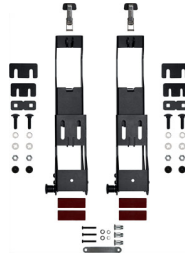

### DIMENSIONS

---

|                             |  |
|-----------------------------|--|
| <b>Interior (LxWxD)</b>     | 32.38 x 8.00" x 8.52 (82.2 x 20.3 x 21.6 cm) |
| <b>Exterior (LxWxD)</b>     | 36.63 x 13.00" x 11.50 (93 x 33 x 29.2 cm)   |
| <b>Bottom Depth</b>         | 8.10" (20.6 cm)                              |
| <b>Int Volume</b>           | 1.28 ft <sup>3</sup> (0.036 m <sup>3</sup> ) |
| <b>Mounting Point Space</b> | 19.50" (49.5 cm)                             |

### ACCESSORIES

---

**SDDLMT001A**

Saddle Case Bed Mount (Universal)

**SDDLMT001B**

Saddle Case Bed Mount (Toyota Tacoma Deck Rail)

**RFMT001SC**

Saddle Case Roof Mount