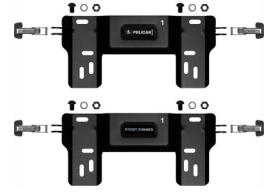

### ACCESSORIES

---

**SDDLMT001A**

Saddle Case Bed Mount (Universal)

**SDDLMT001B**

Saddle Case Bed Mount (Toyota Tacoma Deck Rail)

**RFMT001SC**

Saddle Case Roof Mount