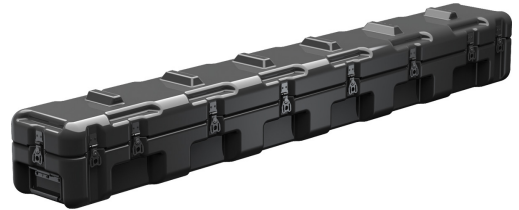

AL7007-0403AC

Trusted for over 40 years by the US Military, Single Lid Cases offer 20% more protective material in the edges and corners, where it is needed most, ensuring that valuable equipment is kept safe from any unforeseen elements. Available in several sizes, these cases are completely customizable with a wide range of bolt-on options like document holders, casters, humidity indicators and much more.

- Molded-in, tongue-in-groove gasketed parting lines for splash resistance and tight seals, even after impact
- Reinforced corners and edges for additional impact protection
- Molded-in ribs and corrugations for secure, non-slip stacking, columnar strength, and added protection
- Recessed hardware for extra protection
- Positive anti-shear locks, which prevent lid separation after impact, and reduce stress on hardware
- Patented molded-in metal inserts for catch and hinge attachment points, which provide strength and spread loads to the container
- One-piece construction, molded from lightweight, high-impact polyethylene

DIMENSIONS

Interior (LxWxD)	70.25 x 7.00" x 7.00 (178.4 x 17.8 x 17.8 cm)
Exterior (LxWxD)	73.25 x 10.00" x 9.75 (186.1 x 25.4 x 24.8 cm)
Lid Depth	3.00" (7.6 cm)
Bottom Depth	4.00" (10.2 cm)
Total Depth	7" (17.8 cm)
Int Volume	1.99 ft ³ (0.056 m ³)

MATERIALS

Body	RotoMolded Polyethylene
Latch	Steel (Nickel-black Plated)
O-Ring	Silicone Sponge
Foam	No Foam, empty case standard Optional PE and PU, 1 and 2 lb. options filled and lined
Purge Body	Aluminum
PRV Valve	.5 PSI Standard, Light Lift .25 PSI
Handle	Heavy Duty Injection Molded Standard
Optional Handles	Stainless Steel Passivate and Stainless Steel Black
Hardware	Yellow Carbon Steel Standard
Optional Hardware	Black Carbon Steel, Stainless Steel Passivate and Stainless Steel Black