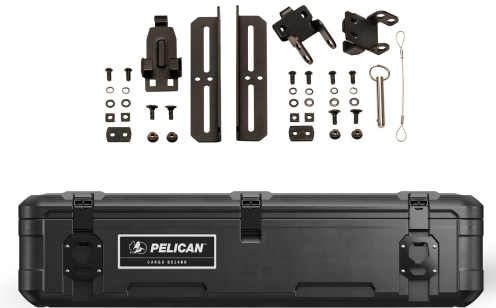

#### Overlanding Bundle

Get ready to hit the trails with the Overlanding Bundle, featuring the BX90R or BX140R rooftop mounted Cargo case and Pelican's universal rooftop Cargo mount that installs with no drilling required. Securely store your recovery gear, tools, and sleeping bags on your aftermarket roof rack to keep them easily accessible for your next adventure. Don't let limited space hold you back - bring everything you need with the rugged and reliable Overlanding Bundle.

- Bundle Includes:
  - BX140R Cargo Case
  - Roof Mount

## DIMENSIONS

<b>Interior (LxWxD)</b>	41.75 x 19.00" x 8.75 (106 x 48.3 x 22.2 cm)
<b>Exterior (LxWxD)</b>	46.00 x 24.00" x 11.50 (116.8 x 61 x 29.2 cm)
<b>Bottom Depth</b>	8.10" (20.6 cm)
<b>Int Volume</b>	4.02 ft <sup>3</sup> (0.114 m <sup>3</sup> )